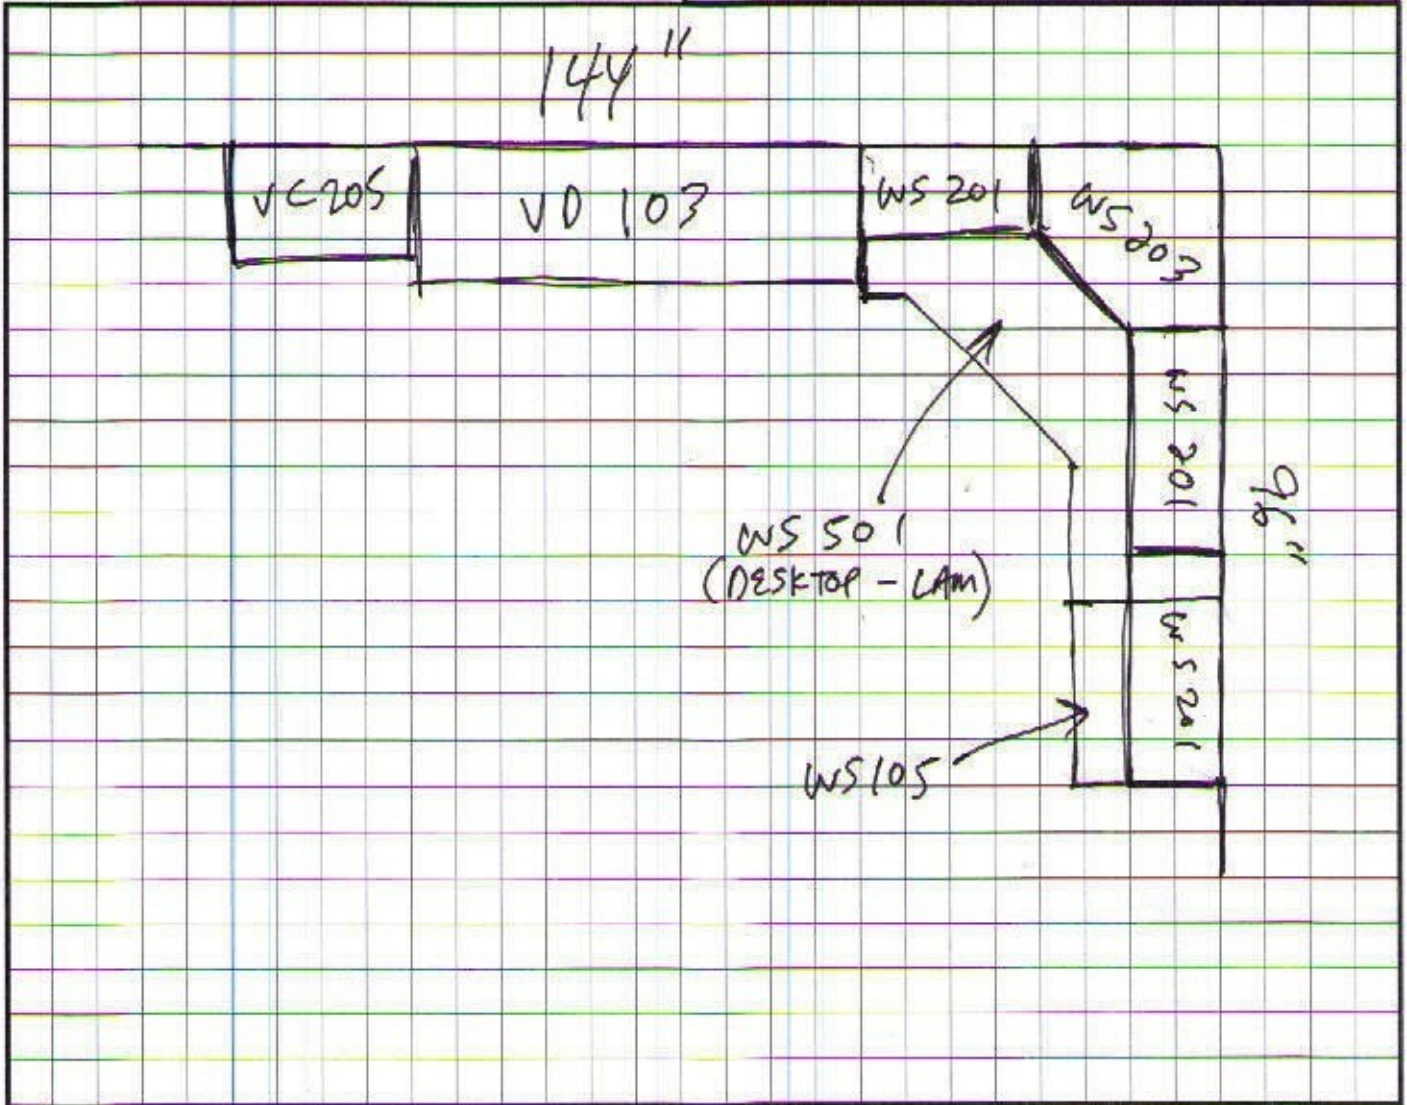

**THE**  
**BEDDER WAY CO.®**  
*Handcrafted Wall Beds*

**IDEA SHEET - WORKSTATIONS**

Project Name: RODGERS  
 Project Location: NYC, NY  
 Drawing Done By: B. Rodgers  
 Drawing Date: 1/15/09  
 Return email: brm

**PROJECT DETAILS:**

BED SIZE: Queen  
 BED STYLE: Armoire  
 WOOD TYPE: Oak  
 STAIN / PAINT COLOR: Natural  
 HANDLE SELECTION: A.B.  
 CROWN MOLDING SIZE: Reg.  
 MISC. BED INFO.:

**WORKSTATION DETAILS:**

DESKTOP:  MATCHING WOOD  LAMINATE  
 COLOR: Black  
 STRAIGHT  CORNER  
 OPTIONS:  KEYBOARD TRAY  PENCIL DRAWER  
 GROMMETS NO: 2  
 BASE MOLDING FT: 12  
 CROWN MOLDING FT: 20

**FAX TO (317) 783-5021**